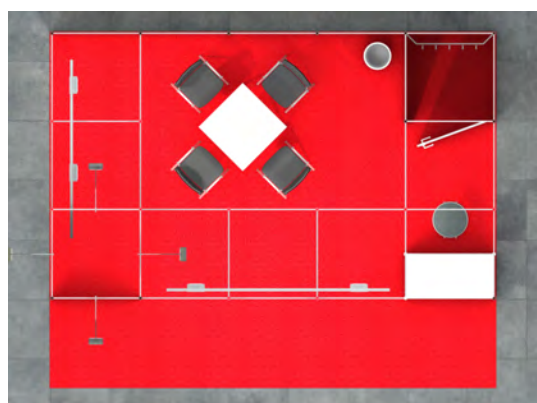

Example: 20sqm head stand

Stand equipment

- Stand system Octanorm
- Carpet Rips
- Walls white, height 250cm
- 1 Towers, height 400cm
- 1 Cabine lockable, 1sqm
- 1 Wardrobe
- 1 Infocounter lockable, height 100cm
- 1 Barstool
- 1 Table 70x70cm
- 4 Chairs
- 4 Graphic panels, 95x145cm, without graphic
- 4 Spotlights, á 150W
- 4 Spotlights on arm, á 150W
- 1 Waste- paper basket

Rental stand HOLLY

Rental price per sqm € 69,00*
+3% Insurance
+VAT

Front _____ m

Depth _____ m

Stand size _____ sqm

Row stand

Corner stand

Head stand

Isle stand

Please send us the floor plan.

Stand view from above

Carpet color

- Grey _____ 0909
- Anthracite _____ 0900
- Blue _____ 0808
- Red _____ 0700
- Green _____ 0613
- Black _____ 0950

Rental price

total _____