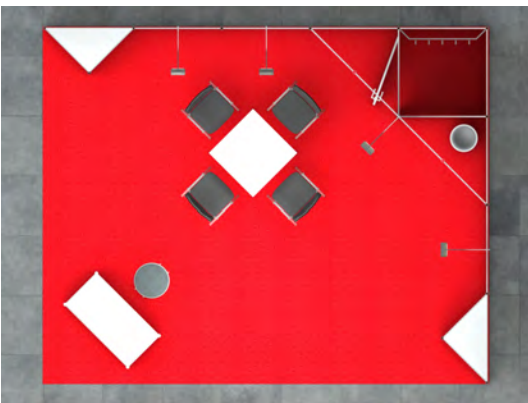

Exhibitor	Exhibition	
Company name	Tel.	Hall
Street	Fax	Stand-Nr.
ZIP-Code, City	E-Mail	
Contact	VAT-IdNr.	

We hereby order a **rental stand MIA** according to our stand size.

Example: 20sqm corner stand

mlg
 Messe- und Ladenbaugesellschaft mbH
 Dr.-Ernst-Zimmermann-Allee 10
 85757 Karlsfeld / München
 Germany

Tel. +49 8131 66 99 8 0
 Fax +49 8131 66 99 8 10
 info@mlg-messebau.de

Stand equipment

- Stand system Octanorm
- Carpet Rips
- Walls white, height 250cm
- 1 Cabine lockable, 1sqm
- 1 Wardrobe
- 2 Pedestals, height 100cm
- 1 Infocounter lockable, height 100cm
- 1 Barstool
- 1 Tisch 70x70cm
- 4 Chairs
- 1 Graphic panel 136x86cm, without Graphic
- 4 Spotlights on arm, á 150W
- 1 Waste- paper basket