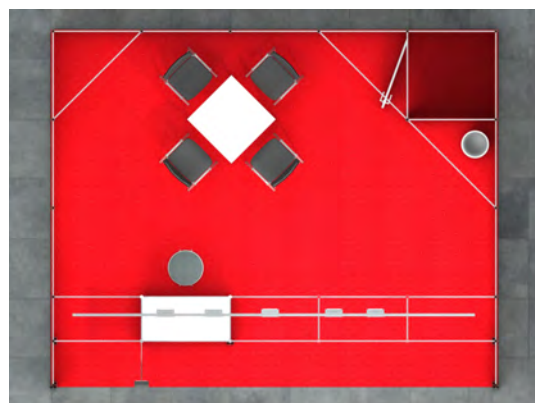

Exhibitor	Exhibition	
Company name	Tel.	Hall
Street	Fax	Stand-Nr.
ZIP-Code, City	E-Mail	
Contact	VAT-IdNr.	

We hereby order a **rental stand DEAN** according to our stand size.

Example: 20sqm row stand

Stand view from above

mlg
 Messe- und Ladenbaugesellschaft mbH
 Dr.-Ernst-Zimmermann-Allee 10
 85757 Karlsfeld / München
 Germany

Tel. +49 8131 66 99 8 0
 Fax +49 8131 66 99 8 10
 info@mlg-messebau.de

Stand equipment

- Stand system Octanorm
- Carpet Rips
- Walls white, height 250cm
- 1 Cabine lockable, 1sqm
- 1 Wardrobe
- 1 Infocounter lockable, height 100cm
- 1 Barstool
- 1 Table 70x70cm
- 4 Chairs
- 1 Graphic panel, 194x86cm, without Graphic
- 1 Spotlight on arm, á 150W
- 5 Spotlights, á 150W
- 1 Waste- paper basket